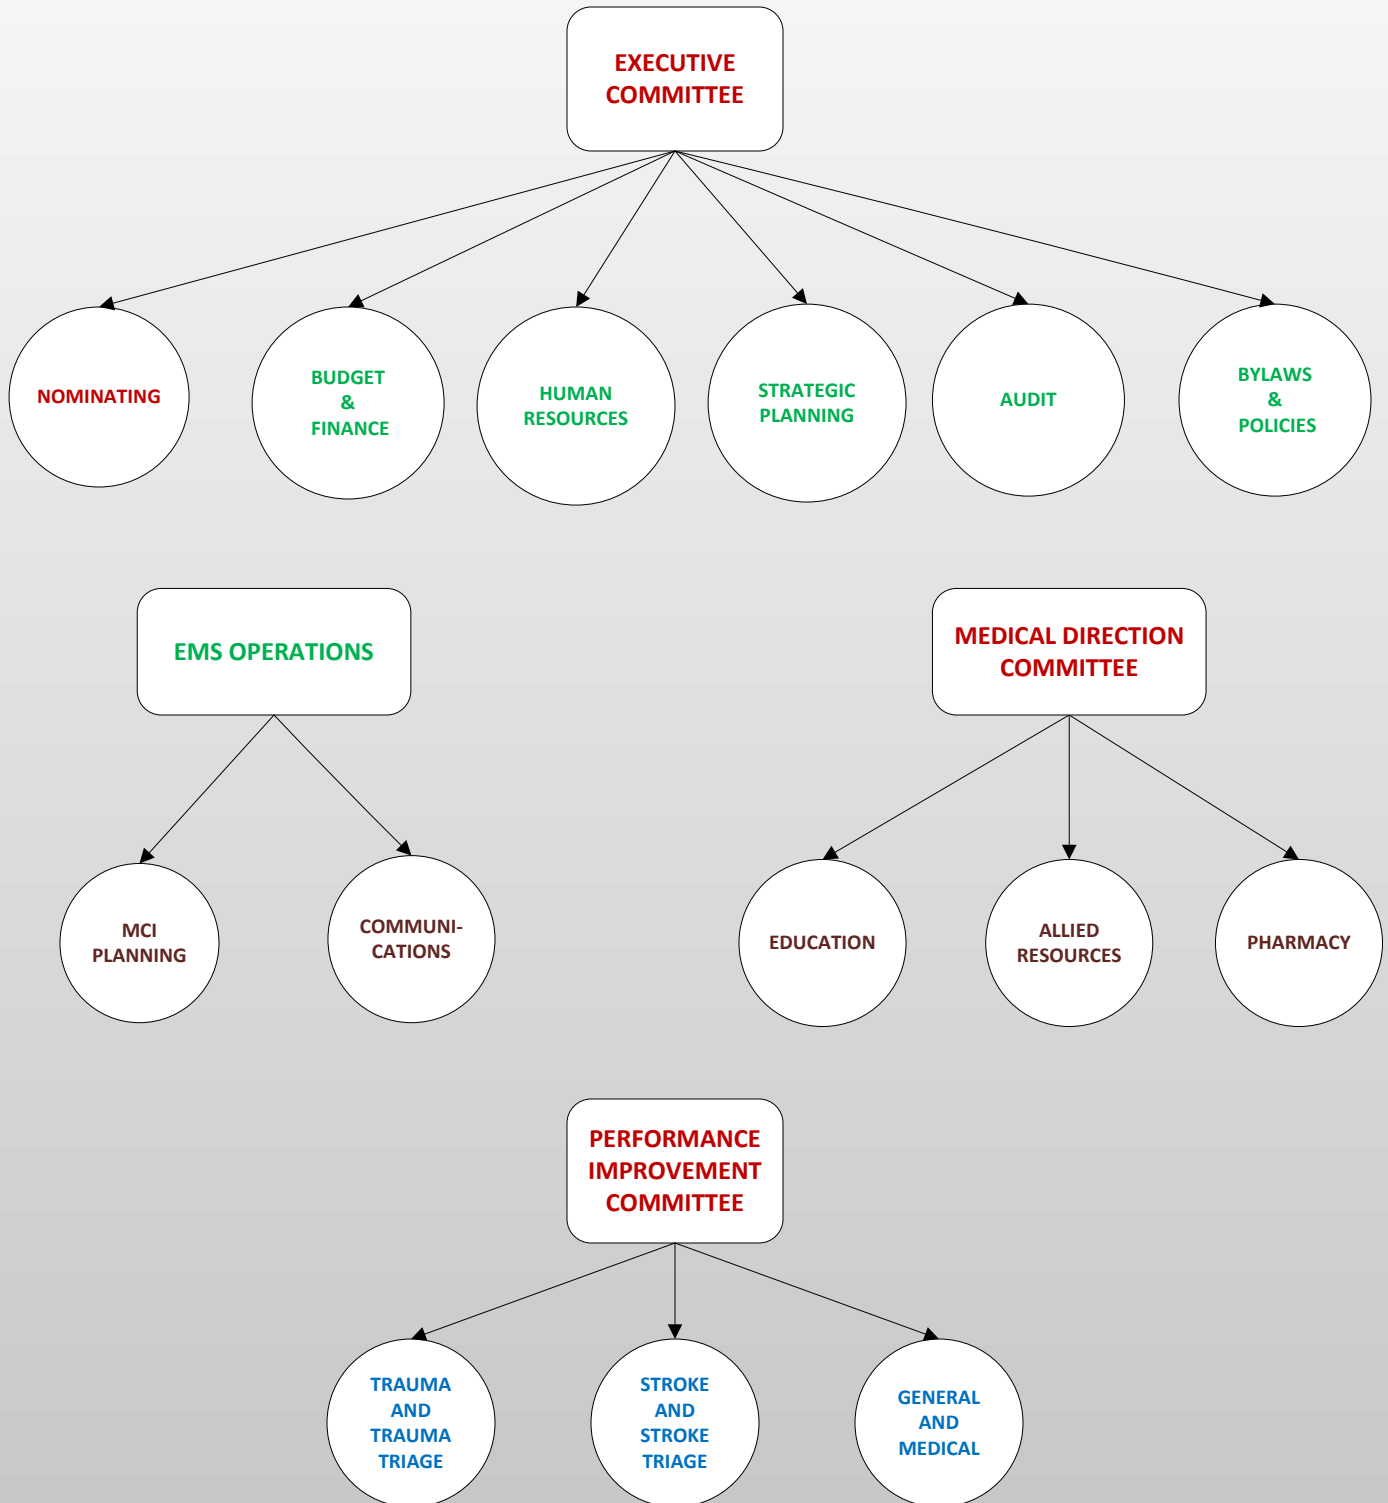

PROPOSED WVEMS COMMITTEE STRUCTURE

September 13, 2012

COMMITTEE
SUBCOMMITTEE
FUNCTION
WORK GROUP